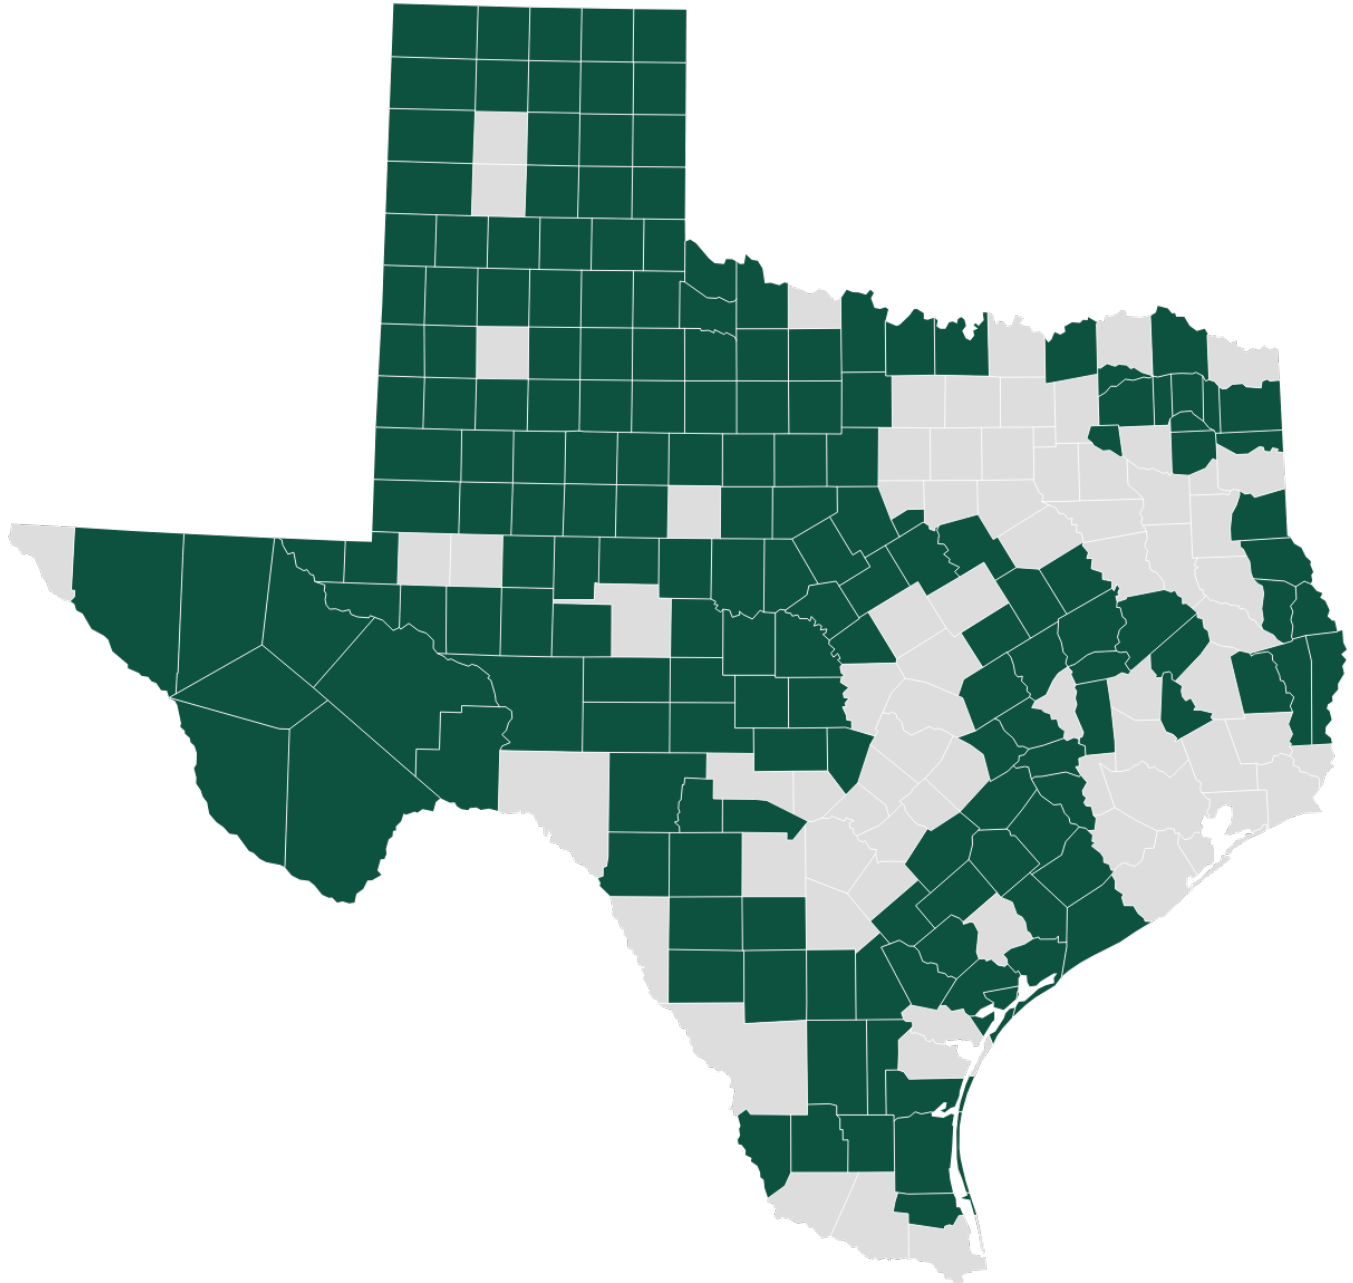

Humanities **Texas**

Humanities Texas

**Rural Grant**

List of Rural Counties (45,000 or fewer residents)

MAP

## LIST OF COUNTIES

Andrews	Duval	Kent	Reeves
Aransas	Eastland	Kimble	Refugio
Archer	Edwards	King	Roberts
Armstrong	Erath	Kinney	Robertson
Austin	Falls	Kleberg	Runnels
Bailey	Fannin	Knox	Sabine
Bandera	Fayette	Lamb	San Augustine
Baylor	Fisher	Lampasas	San Jacinto
Bee	Floyd	La Salle	San Saba
Blanco	Foard	Lavaca	Schleicher
Borden	Franklin	Lee	Scurry
Bosque	Freestone	Leon	Shackelford
Brewster	Frio	Limestone	Shelby
Briscoe	Gaines	Lipscomb	Sherman
Brooks	Garza	Live Oak	Somervell
Brown	Gillespie	Llano	Stephens
Burleson	Glasscock	Loving	Sterling
Calhoun	Goliad	Lynn	Stonewall
Callahan	Gonzales	McCulloch	Sutton
Camp	Gray	McMullen	Swisher
Carson	Grimes	Madison	Terrell
Cass	Hale	Marion	Terry
Castro	Hall	Martin	Throckmorton
Childress	Hamilton	Mason	Titus
Clay	Hansford	Matagorda	Trinity
Cochran	Hardeman	Menard	Tyler
Coke	Hartley	Milam	Upshur
Coleman	Haskell	Mills	Upton
Collingsworth	Hemphill	Mitchell	Uvalde
Colorado	Hill	Montague	Ward
Comanche	Hockley	Moore	Washington
Concho	Hopkins	Morris	Wharton
Cooke	Houston	Motley	Wheeler
Cottle	Howard	Newton	Wilbarger
Crane	Hudspeth	Nolan	Willacy
Crockett	Hutchinson	Ochiltree	Winkler
Crosby	Irion	Oldham	Yoakum
Culberson	Jack	Palo Pinto	Young
Dallam	Jackson	Panola	Zapata
Dawson	Jasper	Parmer	Zavala
Deaf Smith	Jeff Davis	Pecos	
Delta	Jim Hogg	Presidio	
De Witt	Jim Wells	Rains	
Dickens	Jones	Reagan	
Dimmit	Karnes	Real	
Donley	Kenedy	Red River	